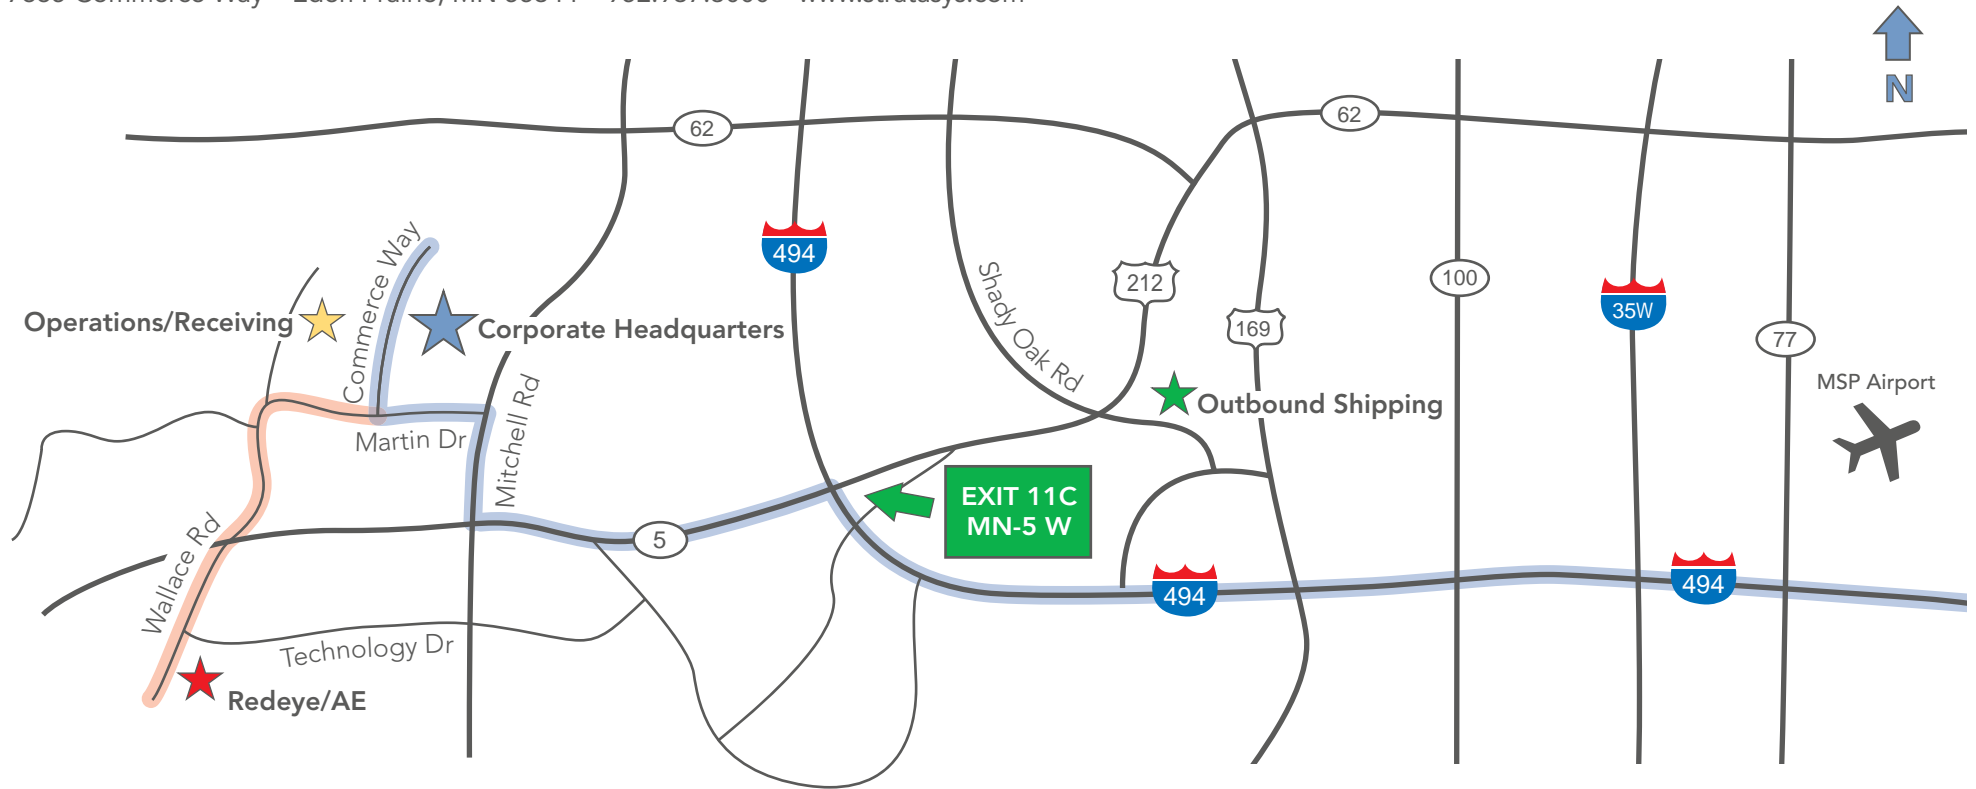

7665 Commerce Way • Eden Prairie, MN 55344 • 952.937.3000 • www.stratasys.com

★ Corporate Headquarters
 Edenvale Business Center
 7665 Commerce Way
 Eden Prairie, MN 55344
 Phone: 952.937.3000
 Fax: 952.937.0070
 Email: info@stratasys.com
 Website: www.stratasys.com

DIRECTIONS:

From the airport:

1. Interstate 494 West
2. Exit 11C (MN-5 West)
3. Exit Mitchell Rd, turn RIGHT
4. LEFT on Martin Dr
5. RIGHT on Commerce Way
6. RIGHT into Edenvale Business Center

From Downtown Minneapolis:

Interstate 35W South to Interstate 494 West

★ Operations/Receiving
 7640 Commerce Way
 Eden Prairie, MN 55344

★ Outbound Shipping
 6809 Shady Oak Rd
 Eden Prairie, MN 55344

★ Redeye/AE
 8081 Wallace Rd
 Eden Prairie, MN 55344